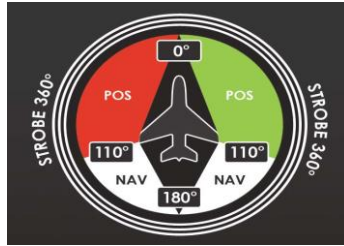

Nov 2020

WING TIP NAVIGATION AND STROBE LIGHTS
WITH REAR - WHITE LED

MODEL **SAS-129** = **GREEN**

Lenght	100.0mm	(3.93 in)
Wide	42.0mm	(1.65 in)
Height	28.0 mm	(1,10 in)
Weight	83.8gr	(2.95 OZ)

Input Voltage 14 Volts

Input current

Navigation	0.25 Amps
Strobe max. (pulse)	1.6 Amps
Strobe (average)	0.08Amp/h
Strobe Flashrate	84 p/min (+/- 5)

=====

MODEL N° **SAS-129** = **RED**

Lenght	100.0mm	(3.93 in)
Wide	42.0mm	(1.65 in)
Height	28.0 mm	(1,10 in)
Weight	83.8gr	(2.95 OZ)

Input Voltage 14 Volts

Input current

Navigation	0.21 Amps
Strobe max. (pulse)	1.6 Amps
Strobe (average)	0.08 Amps/h
Strobe Flashrate	84 p/min (+/- 5)

Σ SIGMA LED